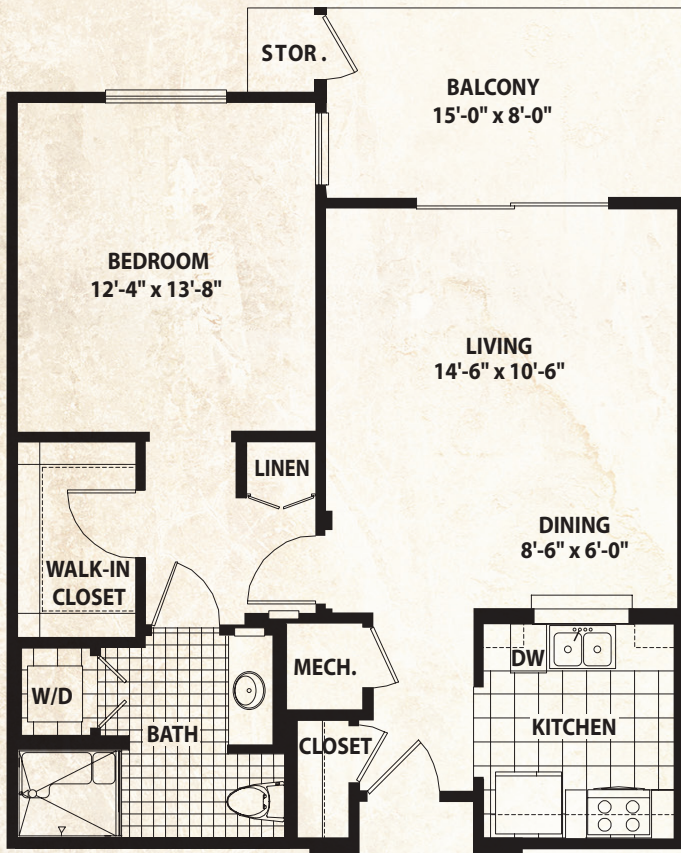

Palm

1 Bedroom/1 Bath
835 sq. ft.

Scale: 1/8" = 1'-0"

Date Palm

1 Bedroom/1½ Bath
835 sq. ft.

Scale: 1/8" = 1'-0"